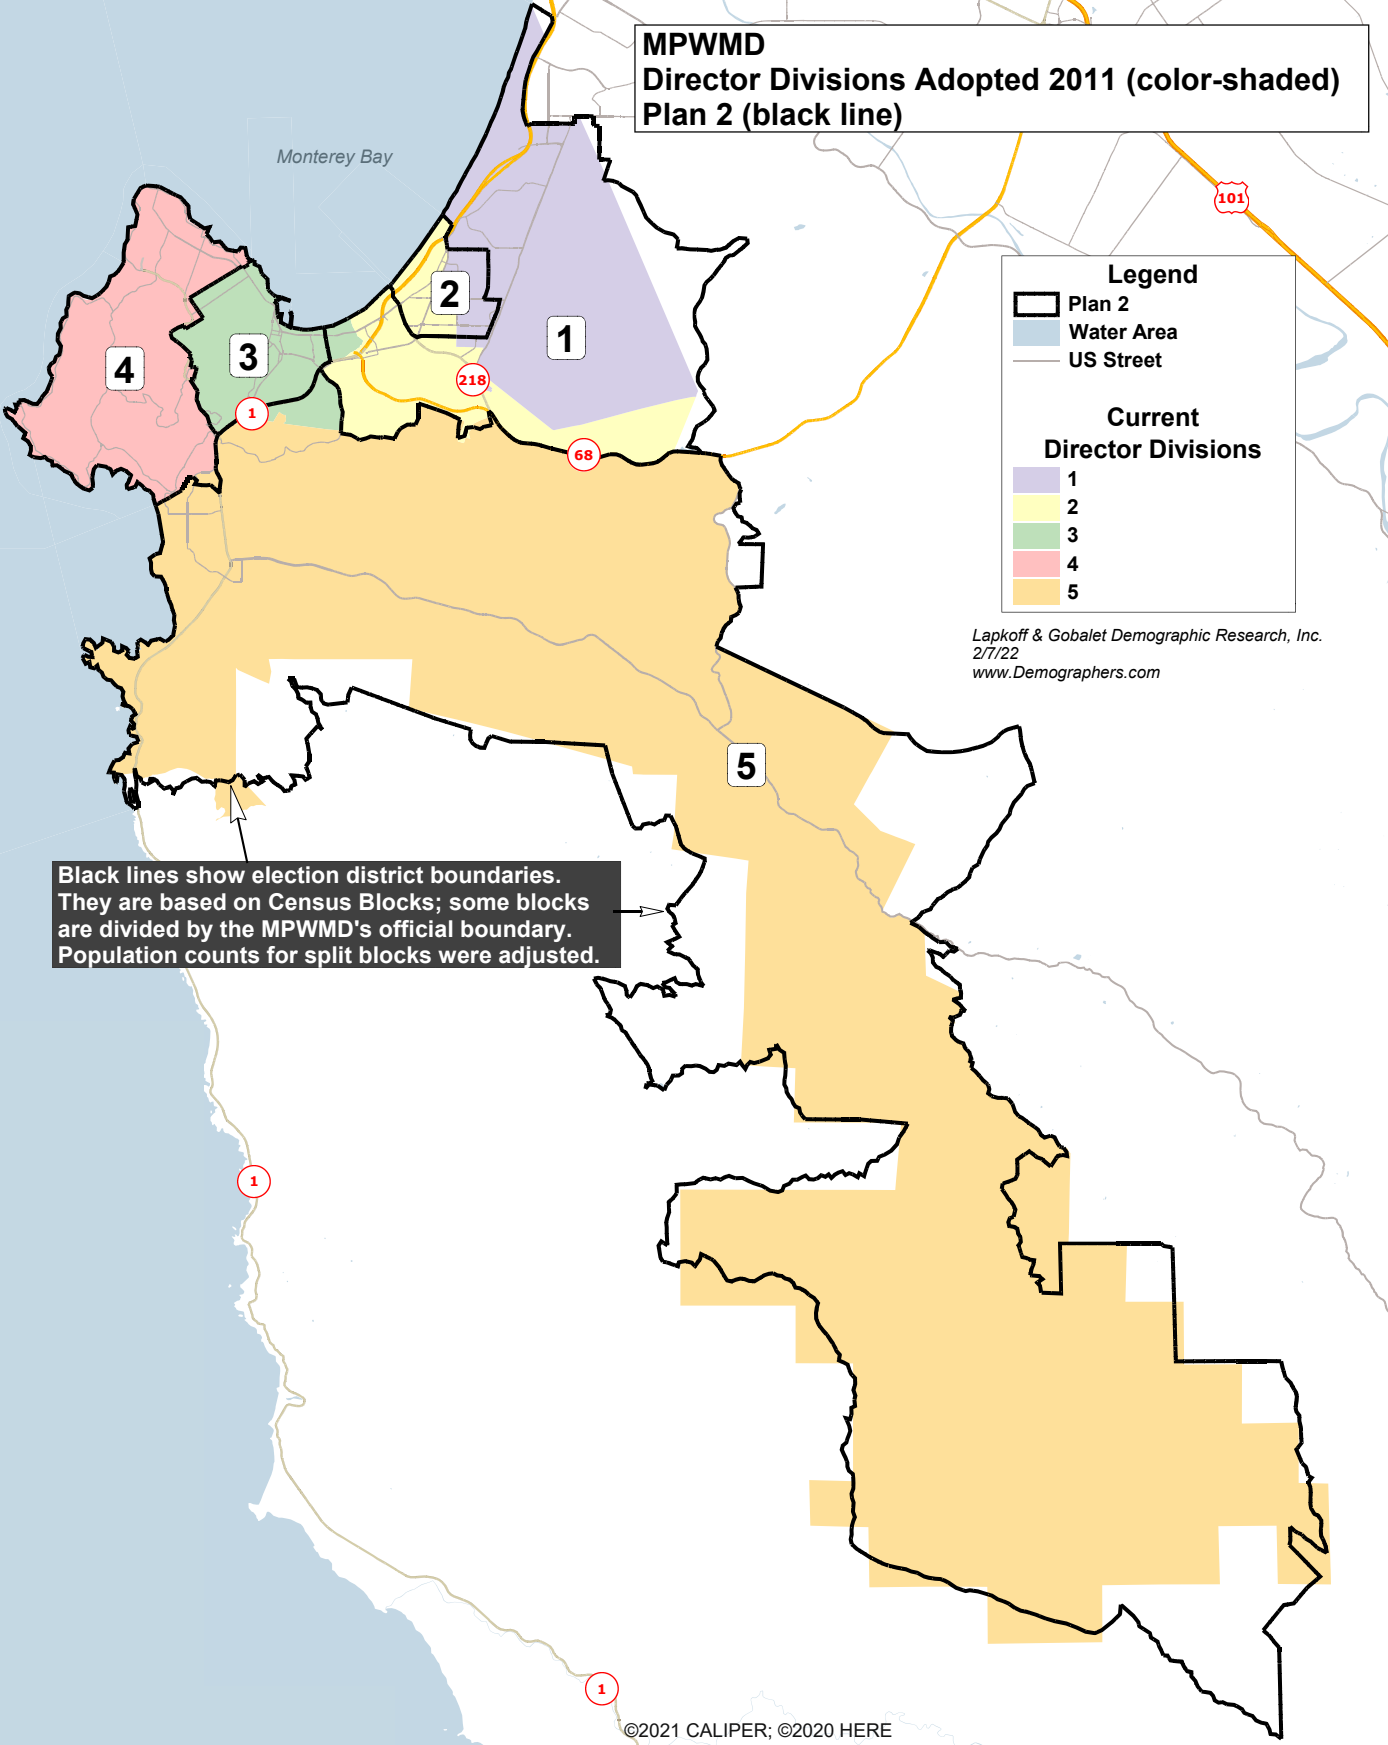

**MPWMD
Director Divisions Adopted 2011 (color-shaded)
Plan 2 (black line)**

Monterey Bay

Legend

- Plan 2
- Water Area
- US Street

Current Director Divisions

- 1
- 2
- 3
- 4
- 5

Lapkoff & Gobalet Demographic Research, Inc.
2/7/22
www.Demographers.com

Black lines show election district boundaries. They are based on Census Blocks; some blocks are divided by the MPWMD's official boundary. Population counts for split blocks were adjusted.